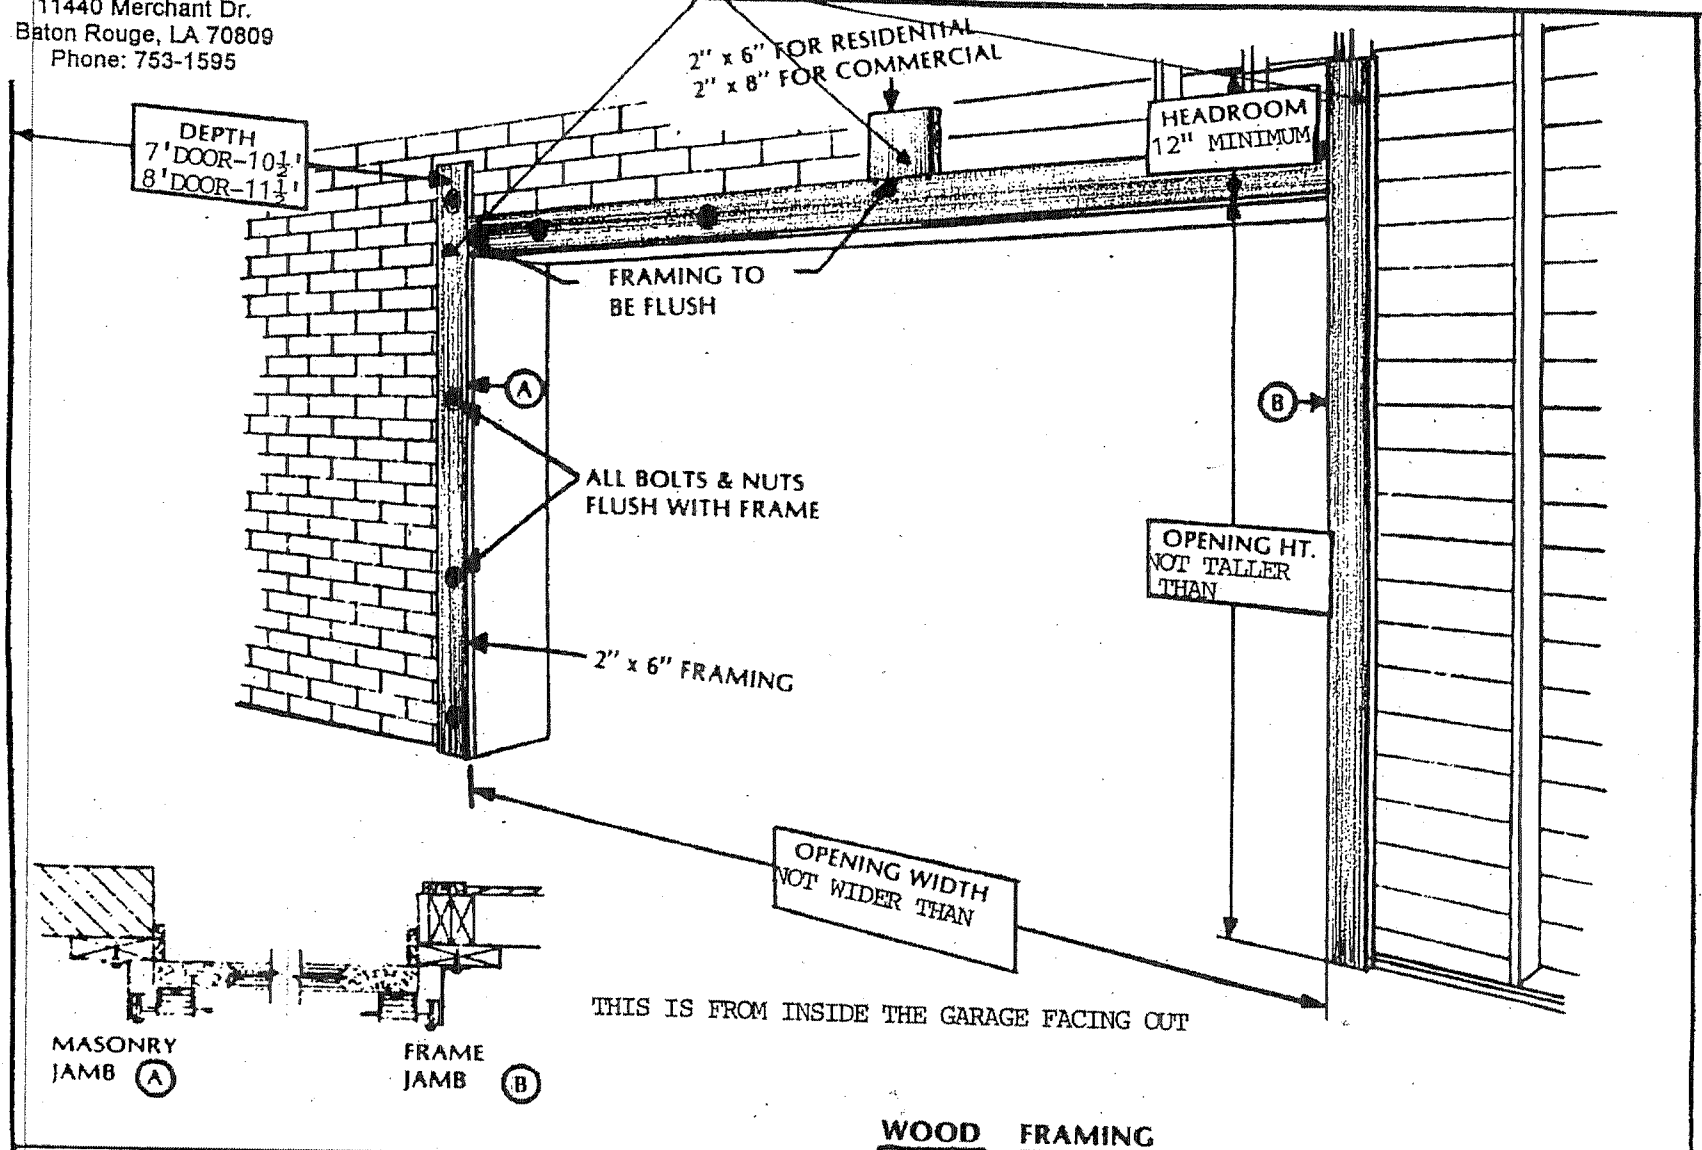

**SOUTHEASTERN
OVERHEAD DOOR CO., INC.**
11440 Merchant Dr.
Baton Rouge, LA 70809
Phone: 753-1595

EXTEND THESE THREE (3) 2 X 6 TO AT LEAST ONE (1) FOOT ABOVE OPENING

MASONRY JAMB (A)

FRAME JAMB (B)

THIS IS FROM INSIDE THE GARAGE FACING OUT

WOOD FRAMING

| | | | |
|--------------|-----|-----|------------|
| DOOR MODEL | | | |
| TYPE OF JAMB | (A) | (B) | FAX NUMBER |