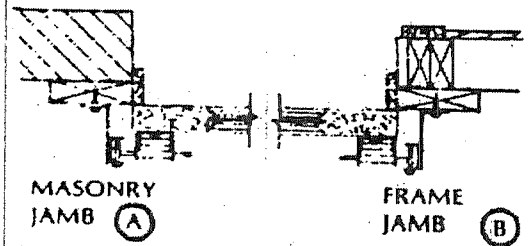

**SOUTHEASTERN
OVERHEAD DOOR CO., INC.**
11440 Merchant Dr.
Baton Rouge, LA 70809
Phone: 753-1595

EXTEND THESE THREE (3) 2 X 6 TO AT LEAST ONE (1) FOOT ABOVE OPENING

MASONRY JAMB (A)

FRAME JAMB (B)

THIS IS FROM INSIDE THE GARAGE FACING OUT